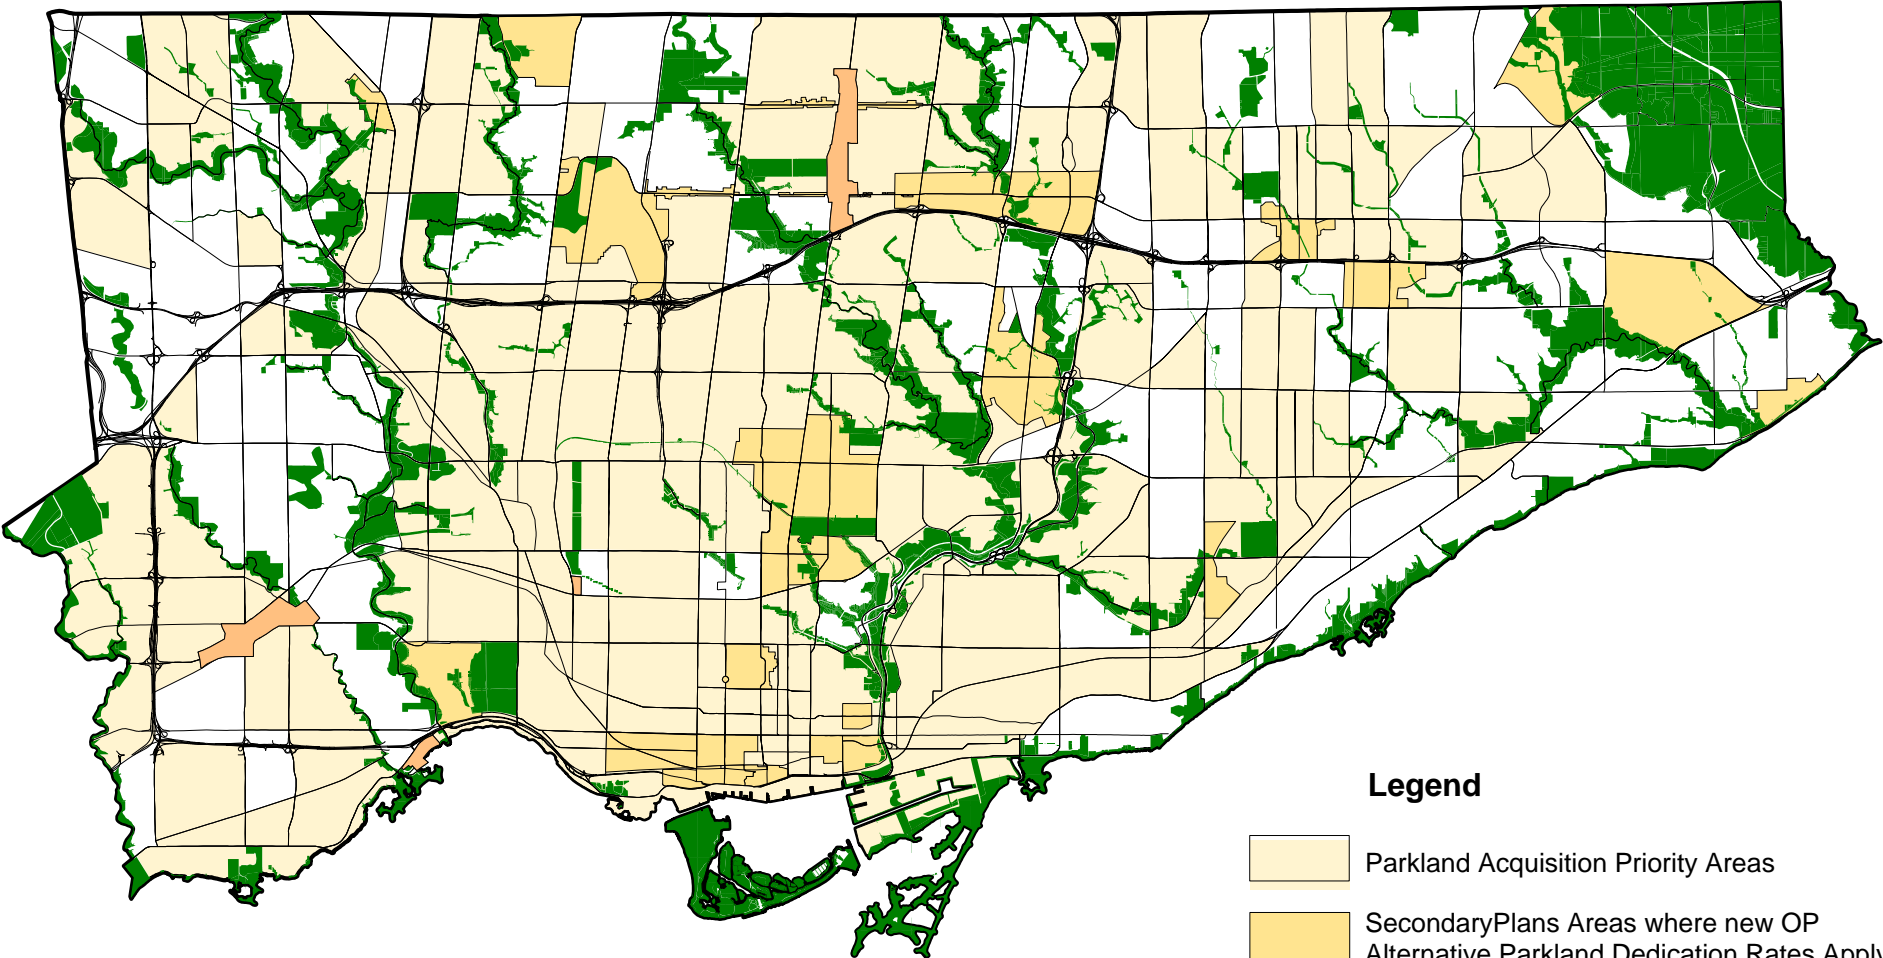

Parkland Acquisition Priority Areas

(Areas Where Alternative Parkland Dedication Rate Applies)

Legend

-  Parkland Acquisition Priority Areas
-  Secondary Plans Areas where new OP Alternative Parkland Dedication Rates Apply
-  Secondary Plan Areas with different Alternative Parkland Dedication Rates
-  Urban Structure - GreenSpace System

- NOTES:
1. This map, depicting areas where the new OP Alternative Parkland Dedication Rate applies, should be read in conjunction with the Alternative Parkland Dedication By-law which identifies additional areas that are also subject to the Alternative Parkland Dedication Rate.
 2. Areas not shown on this map where the new OP Alternative Parkland Dedication Rate also applies include all OP identified Avenues and Mixed-Use areas.
 3. Secondary Plan boundary areas as depicted on this map are shown for general location purposes, while the specific boundaries for such areas are as set out in the City's OP.