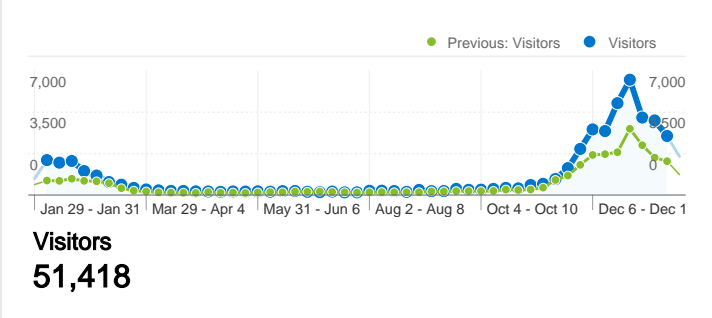

Site Usage

Visitors Overview

Traffic Sources Overview

Content by Title

Page Title	Pageviews	% visits
City Rinks Toronto City Rinks (Home) / City Rinks Toronto		
Jan 29, 2009 - Jan 29, 2010	24,400	11.08%
Jan 29, 2008 - Jan 28, 2009	16,231	9.76%
% Change	50.33%	13.56%
City Rinks Toronto City Rinks Details / Rinks List		
Jan 29, 2009 - Jan 29, 2010	20,213	9.18%
Jan 29, 2008 - Jan 28, 2009	15,216	9.15%
% Change	32.84%	0.35%
City Rinks Toronto City Hall Rink/Nathan Phillips Square / City		
Jan 29, 2009 - Jan 29, 2010	20,160	9.15%
Jan 29, 2008 - Jan 28, 2009	6,721	4.04%
% Change	199.96%	126.58%
City Rinks Toronto Dufferin Rink / Dufferin Park Rink Main Page		
Jan 29, 2009 - Jan 29, 2010	5,036	2.29%
Jan 29, 2008 - Jan 28, 2009	3,724	2.24%
% Change	35.23%	2.15%
City Rinks Toronto Ramsden Rink / Ramsden Rink Main Page		

Jan 29, 2009 - Jan 29, 2010	4,538	2.06%
Jan 29, 2008 - Jan 28, 2009	2,786	1.67%
% Change	62.89%	23.04%

51,418 people visited this site

68,316 Visits
Previous: 42,148 (62.09%)

51,418 Absolute Unique Visitors
Previous: 31,053 (65.58%)

220,229 Pageviews
Previous: 166,357 (32.38%)

3.22 Average Pageviews
Previous: 3.95 (-18.33%)

00:02:40 Time on Site
Previous: 00:03:28 (-23.07%)

53.22% Bounce Rate
Previous: 50.13% (6.17%)

73.73% New Visits
Previous: 72.68% (1.45%)

All traffic sources sent a total of 68,316 visits

19.20% Direct Traffic

Previous: 17.66% (8.75%)

7.84% Referring Sites

Previous: 10.72% (-26.83%)

72.95% Search Engines

Previous: 71.62% (1.86%)

- **Search Engines**
49,838.00 (72.95%)
- **Direct Traffic**
13,120.00 (19.20%)
- **Referring Sites**
5,358.00 (7.84%)