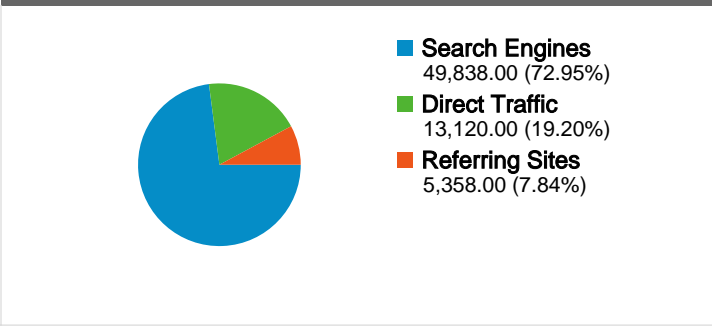

Traffic Sources Overview

Content by Title

Page Title	Pageviews	% visits
City Rinks Toronto | City Rinks (Home) / City Rinks Toronto		
Jan 29, 2009 - Jan 29, 2010	24,400	11.08%
Jan 29, 2008 - Jan 28, 2009	16,231	9.76%
% Change	50.33%	13.56%
City Rinks Toronto | City Rinks Details / Rinks List		
Jan 29, 2009 - Jan 29, 2010	20,213	9.18%
Jan 29, 2008 - Jan 28, 2009	15,216	9.15%
% Change	32.84%	0.35%
City Rinks Toronto | City Hall Rink/Nathan Phillips Square / City		
Jan 29, 2009 - Jan 29, 2010	20,160	9.15%
Jan 29, 2008 - Jan 28, 2009	6,721	4.04%
% Change	199.96%	126.58%
City Rinks Toronto | Dufferin Rink / Dufferin Park Rink Main Page		
Jan 29, 2009 - Jan 29, 2010	5,036	2.29%
Jan 29, 2008 - Jan 28, 2009	3,724	2.24%
% Change	35.23%	2.15%
City Rinks Toronto | Ramsden Rink / Ramsden Rink Main Page